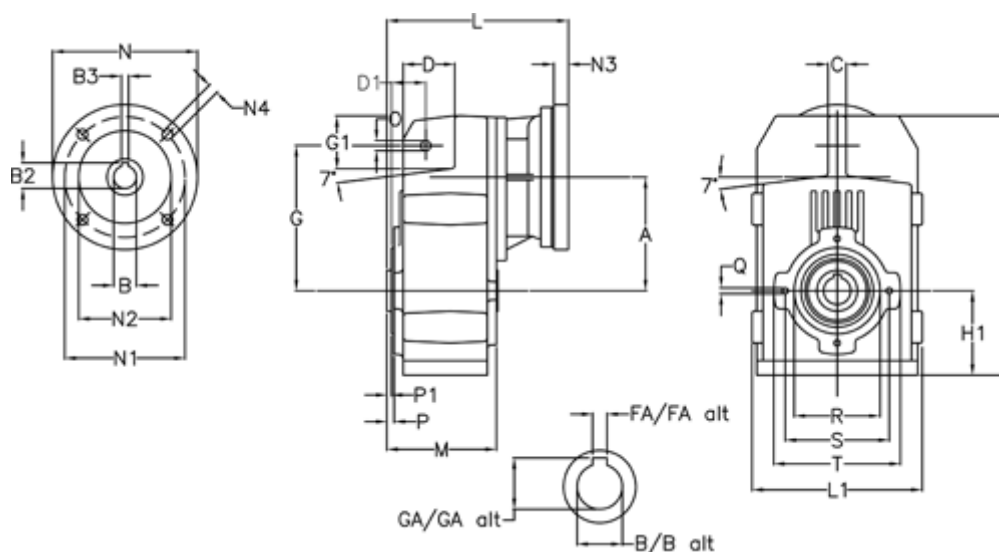

Article number: 29560103533225
 Description: Shaft mounted gear
 A102H25-35,3-P71B5

Measures

A = 112.50	FA = 8	M = 100.5	Q = M8x12
B = 25	G = 140	N = 160	R = 80
B1 = 14	G1 = 51.0	N1 = 130	S = 100
B2 = 16.3	GA = 28.3	N2 = 110	T = 120
B3 = 5	H = 251.0	N4 = M8x16	
C = 20	H1 = 84.0	O = 11	
D = 47.5	L = 185.5	P = 4.5	
D1 = 35.0	L1 = 170	P1 = 3.0	